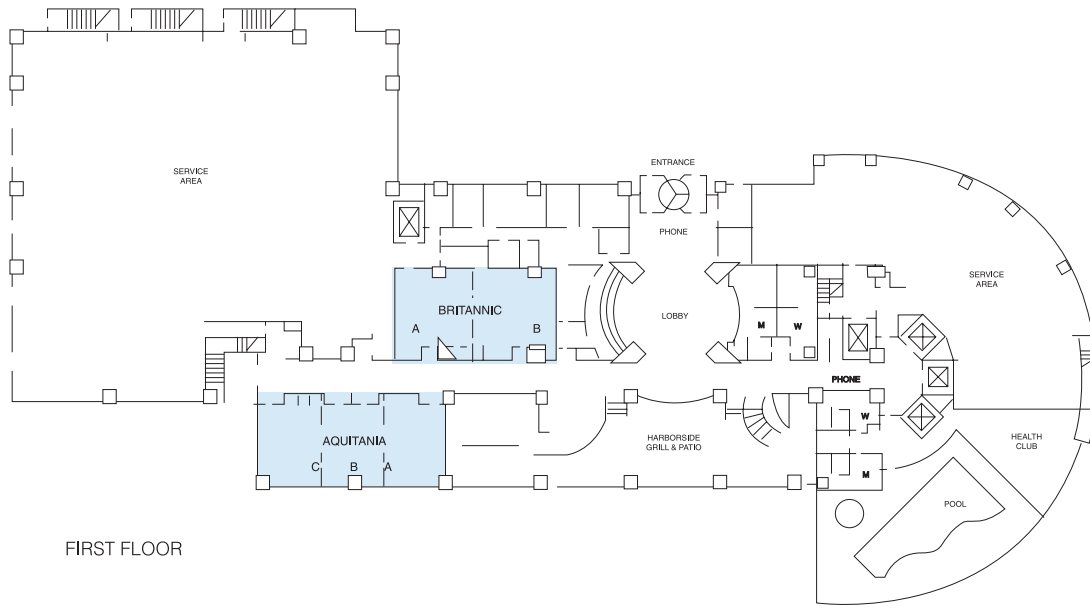

Hyatt Harborside

at Boston's Logan International Airport

DIRECTIONS

Located on the Boston Harbor at Logan International Airport. Accessible via Routes IA, Interstate 93, Interstate 90, the Callahan Tunnel and the Ted Williams Tunnel. Please use courtesy telephones in all baggage claim areas to contact hotel for complimentary hotel transportation.

Hyatt Harborside

FLOOR PLANS